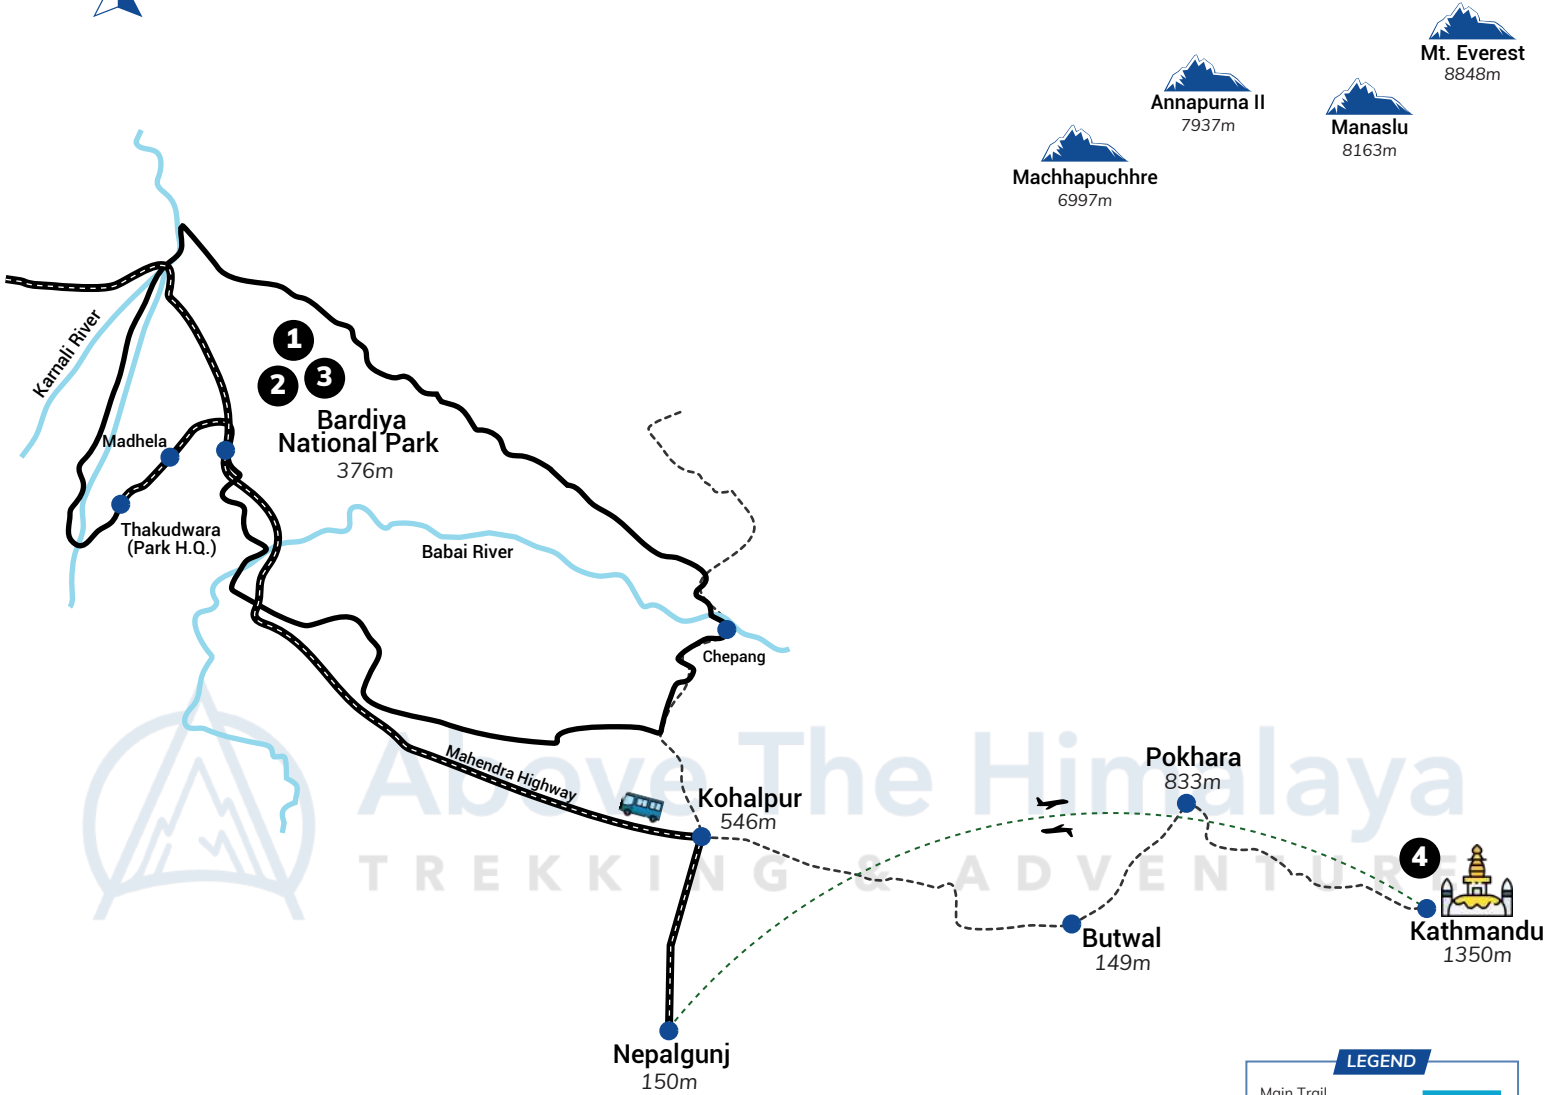

BARDIA JUNGLE SAFARI TOUR

4 Days

Above The Himalaya
TREKKING & ADVENTURE

LEGEND

Main Trail	
Secondary Trail	
Road	
Air Route	
Monastery	
Peak	
Airport	
Helipad	
Days	
Pass	
Lake	

ALTITUDE CHART