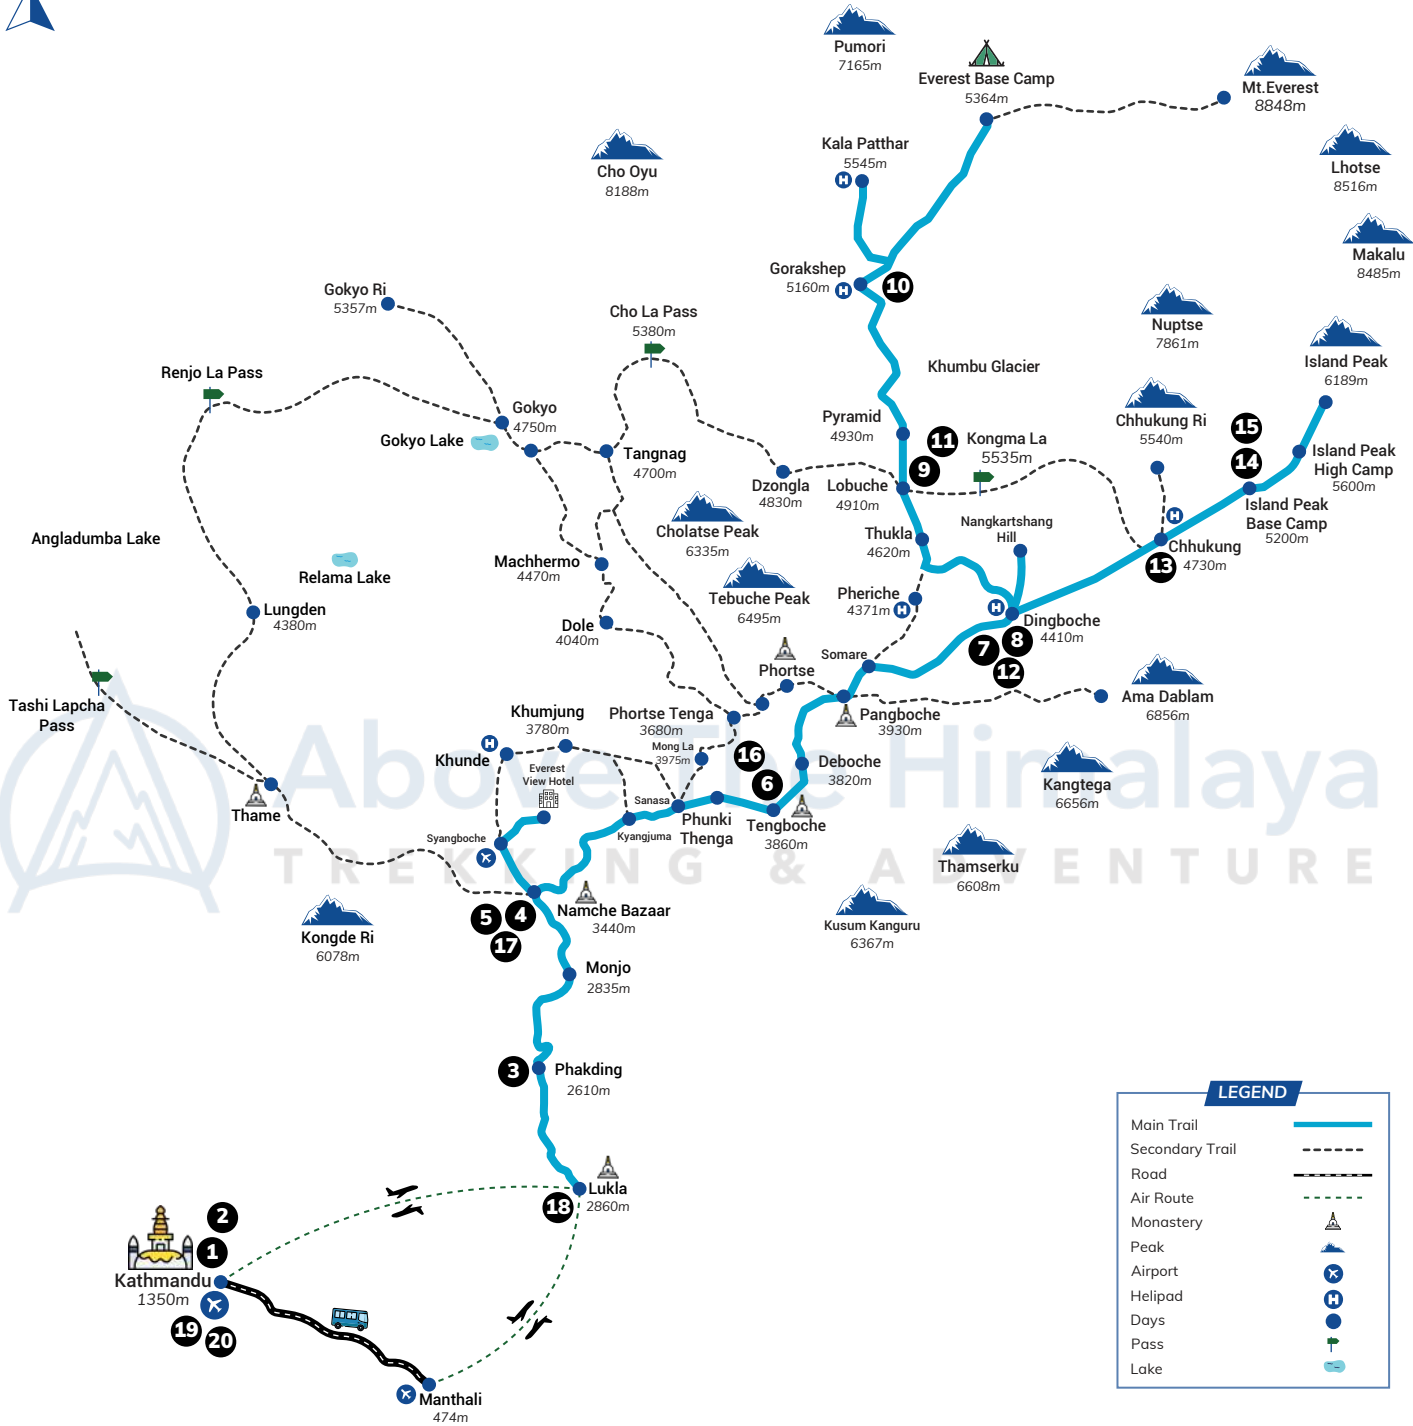

# ISLAND PEAK CLIMBING

## 20 Days

Above The Himalaya  
TREKKING & ADVENTURE

### LEGEND

Main Trail	
Secondary Trail	
Road	
Air Route	
Monastery	
Peak	
Airport	
Helipad	
Days	
Pass	
Lake	

### ALTITUDE CHART