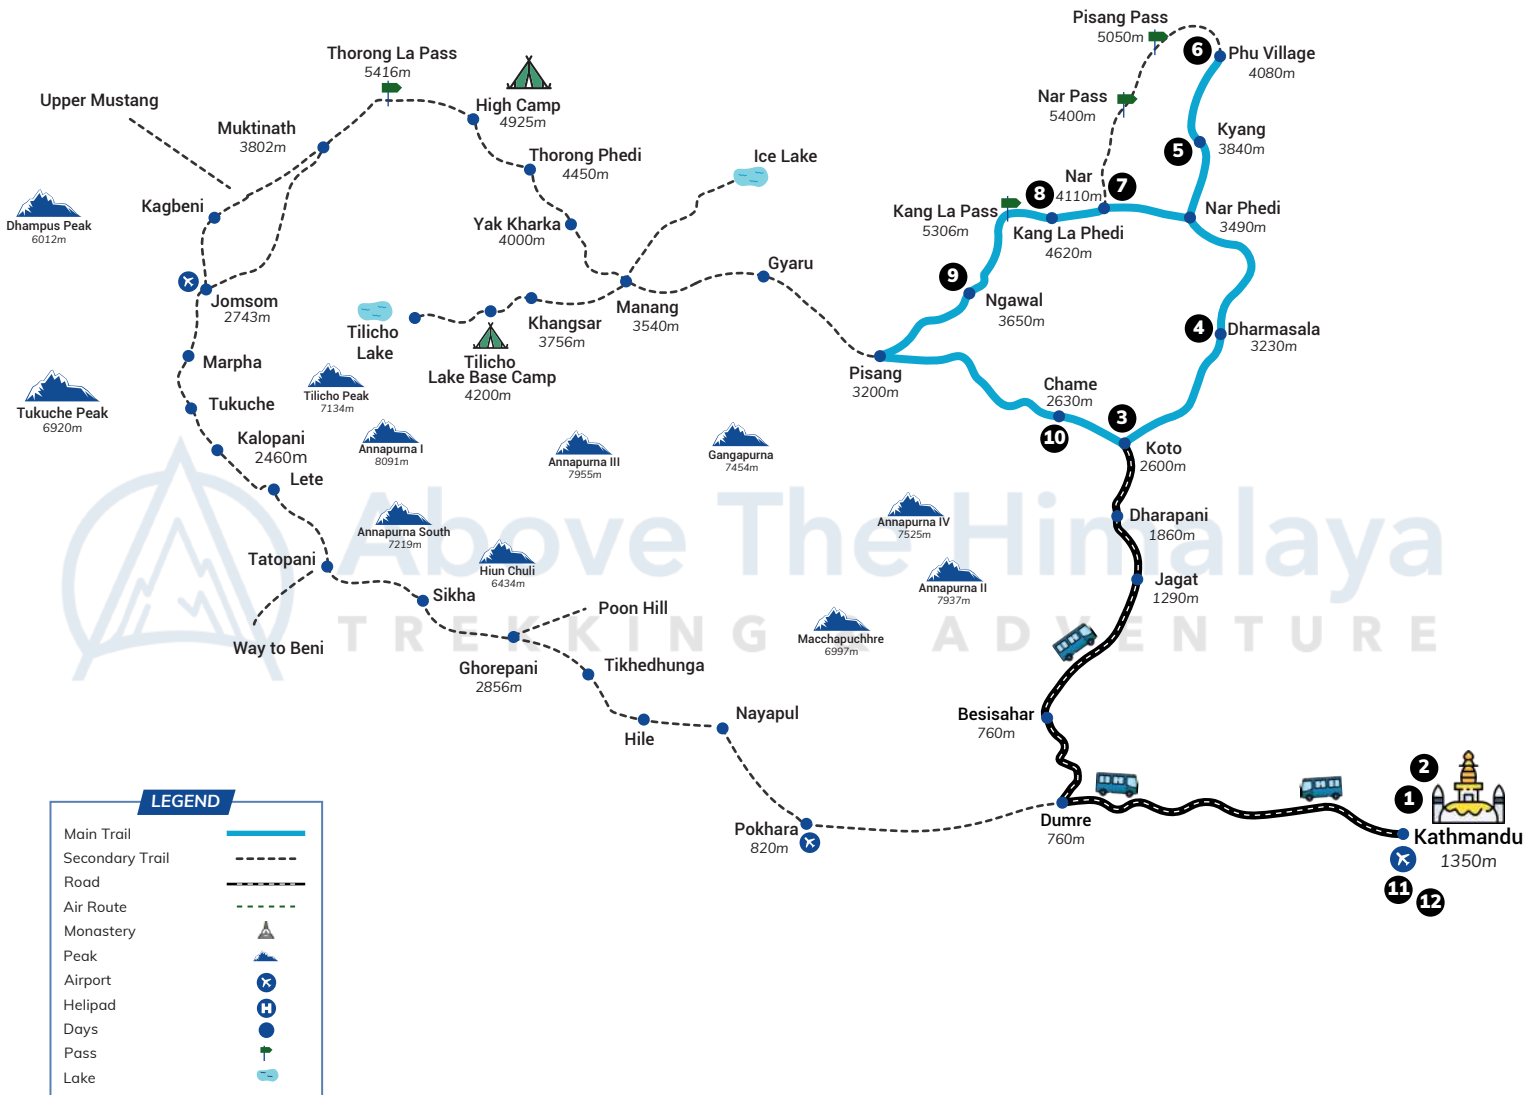

NAR PHU VALLEY TREK

12 Days

Above The Himalaya
TREKKING & ADVENTURE

ALTITUDE CHART