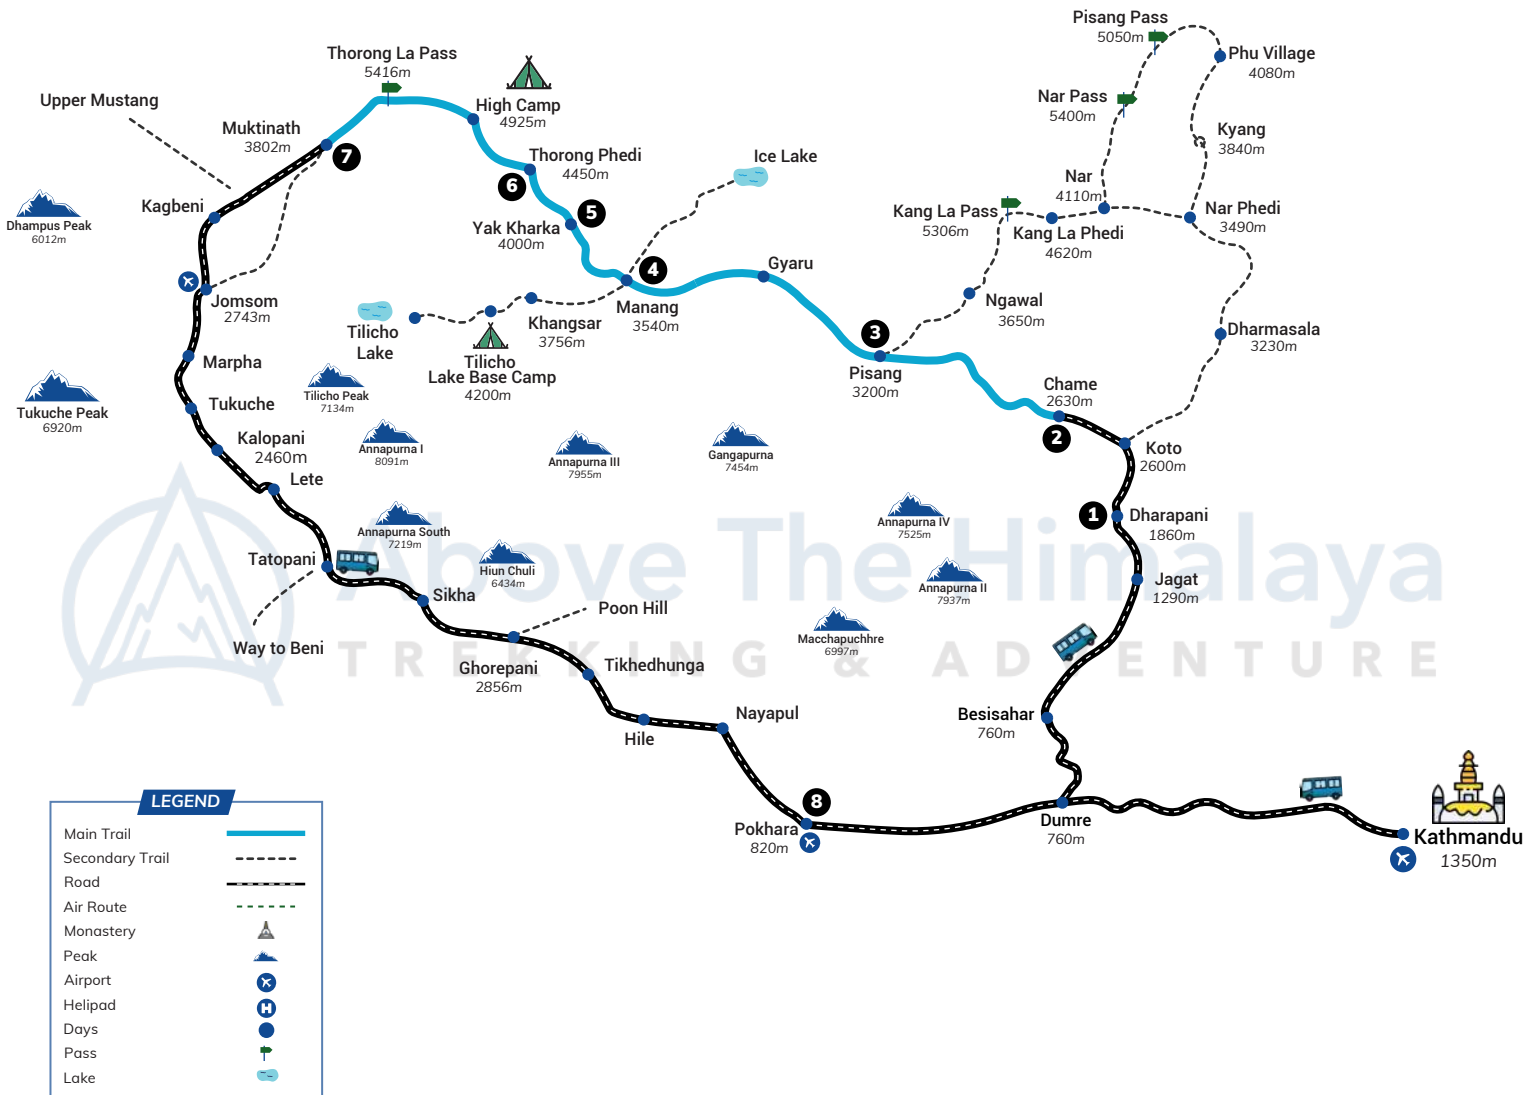

ANNAPURNA ROUND SHORT TREK

8 Days

Above The Himalaya
TREKKING & ADVENTURE

ALTITUDE CHART