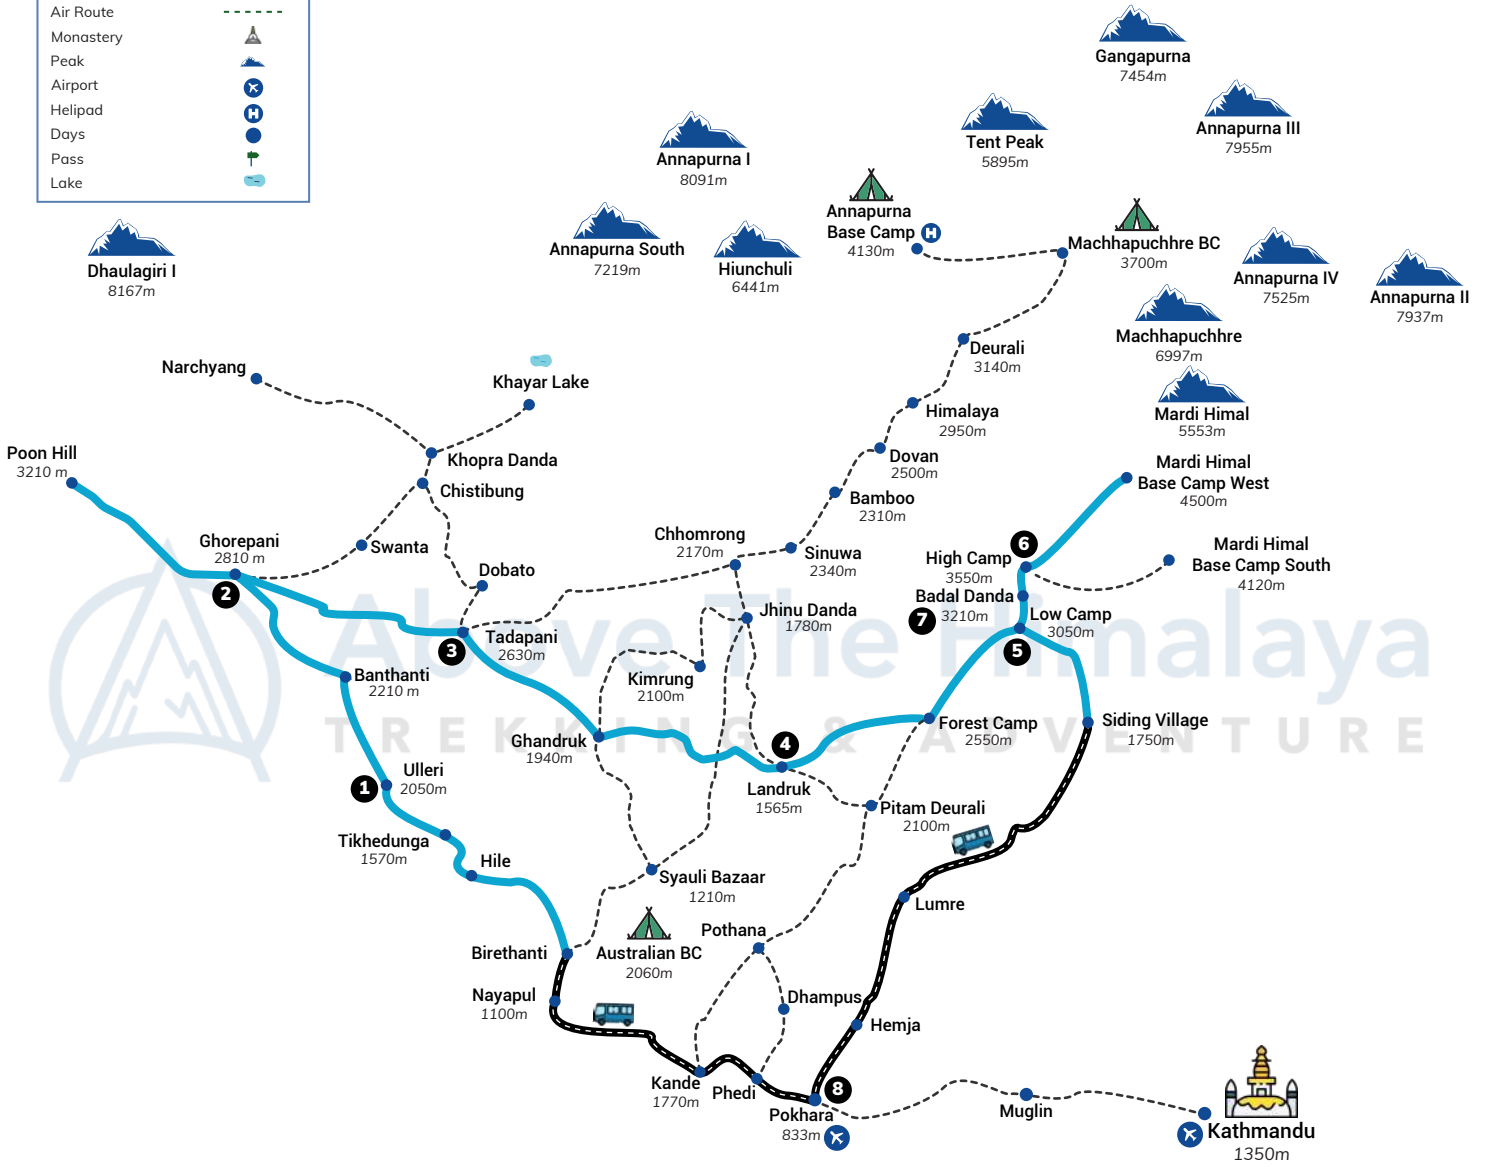

POON HILL MARDI HIMAL TREK

8 Days

Above The Himalaya
TREKKING & ADVENTURE

LEGEND

Main Trail	
Secondary Trail	
Road	
Air Route	
Monastery	
Peak	
Airport	
Helipad	
Days	
Pass	
Lake	

ALTITUDE CHART