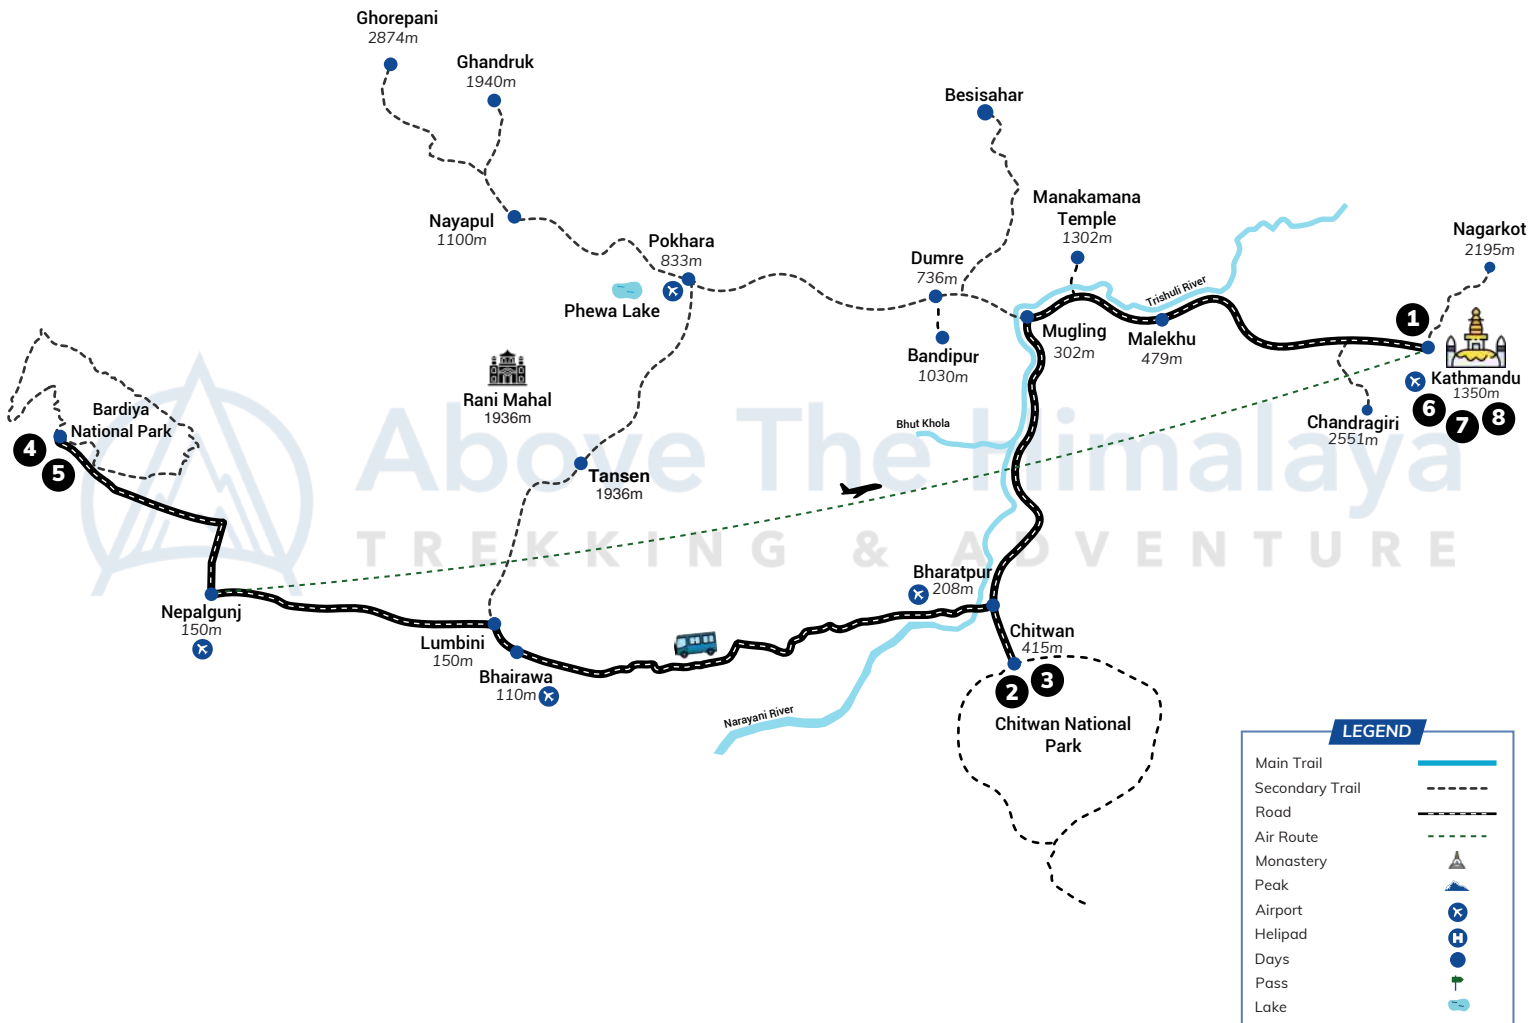

NEPAL JUNGLE SAFARI TOUR

8 Days

Above The Himalaya
TREKKING & ADVENTURE

ALTITUDE CHART